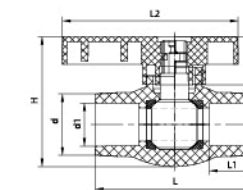

ITEM NO: UTV01

● 3-WAYS BALL VALVE

Dimensions

Nom Size	d	d1	D	L	L1	H	h	NPT
25	33.6	25.3	56.7	127.8	19.4	88.2	34	3/4"
32	41.5	32.4	67	146.8	22	102.8	37.31	1"
40	51.8	40.4	80.8	172	26.2	114.8	38.6	1-1/4"
50	62.7	50.5	102.4	208	32.4	148.4	49.2	1-1/2"

ITEM NO: UCB07

● PVC THREE PCS BALL VALVE

Nom Size	d	d1	L	L1	L2	H	h
1/2"	32	21.7	77.9	22.6	70	65.3	20.8
3/4"	36	26.9	106.2	31.2	80	76	24.2
1"	43	33.6	116.5	35	90	83.4	23.9
1-1/4"	53	40.4	127	35	100.2	101.4	29.2
2"	74.7	63.4	147.8	37.8	130.3	135.9	33.8

ITEM NO: UCB08

● PVC OCTAGONAL COMPACT BALL VALVES

Nom Size	d	d1	L	L1	L2	H	h
1/2"	29.7	21.5	74	20.5	82.5	59.8	22.7
3/4"	36.2	26.9	78	21	89.5	71.6	27.1
1"	42.4	33.7	88	22	102.9	82.9	28.5
1-1/4"	53	42.5	105	26	123	97.6	30.9
1-1/2"	60	48.6	124	32	148	108	32.5
2"	74	60.5	143	37	148	129.8	40

ITEM NO: UCB02

● LUXURY COMPACT BALL VALVE

Nom Size	d	d1	L	L1	L2	H	h
1/2"	28.8	20.3	74	20.5	82.5	61.1	22.7
3/4"	35	25.3	78	21	89.5	72	27.1
1"	42.5	33.6	88	22	102.9	92.2	28.5
1-1/4"	53	40	105	26	123	97.3	30.9
1-1/2"	61	50	124	32	148	109.1	32.5
2"	74	63.5	143	37	148	130.8	40